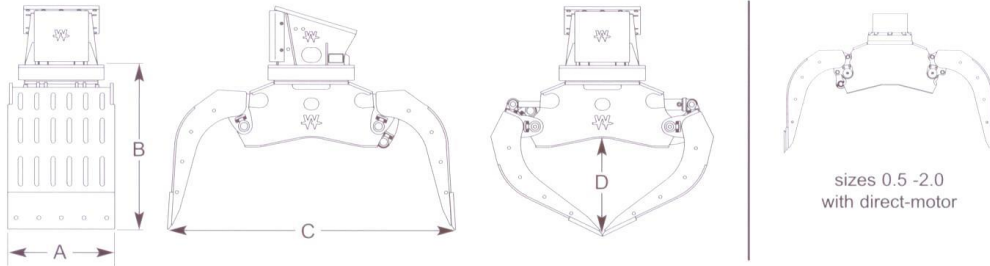

Body also for use with special stone shells (Lobster)

Unlimited hydraulic rotation

Made from WHD 450 special wear resisting steel

Prepared borings for mounting of side plates

1) not available for Mammut 0.5

## Technical details

Model Overview:	SG 0.5	SG 1.0	SG 2.0	SG 2.5	SG 3.0	SG 4.0	SG 5.0	SG 6.0
Measurements, mm								
Shell width (A)	500	600	600	700	800	1000	1100	1200
High without adapter (B)	810	878	950	1100	1185	1185	1440	1480
Max. opening (C)	1150	1340	1800	1930	2100	2100	2250	2400
inner height closed (D)	470	559	650	660	750	750	860	950
weight, kg	270	460	750	980	1400	1500	2100	2700
content, l, (SAE)	120	180	300	410	550	680	910	1080
closing force, to	2,5	3	4	5	6	6	9	10
<b>Hydraulic data:</b>								
open/close, max. bar	250	320	320	350	350	350	350	350
open/close, l/min	15 - 35	20 - 40	30 - 60	40 - 80	70 - 120	70 - 120	90 - 150	120 - 200
rotate, max. bar	250	320	320	200	200	200	200	200
rotate, l/min	15 - 20	15 - 20	15 - 20	20 - 25	20 - 25	20 - 25	20 - 25	20 - 25
Excavator weight, to	4 - 8	6 - 10	10 - 14	14 - 22	20 - 27	24 - 28	28 - 38	38 - 46